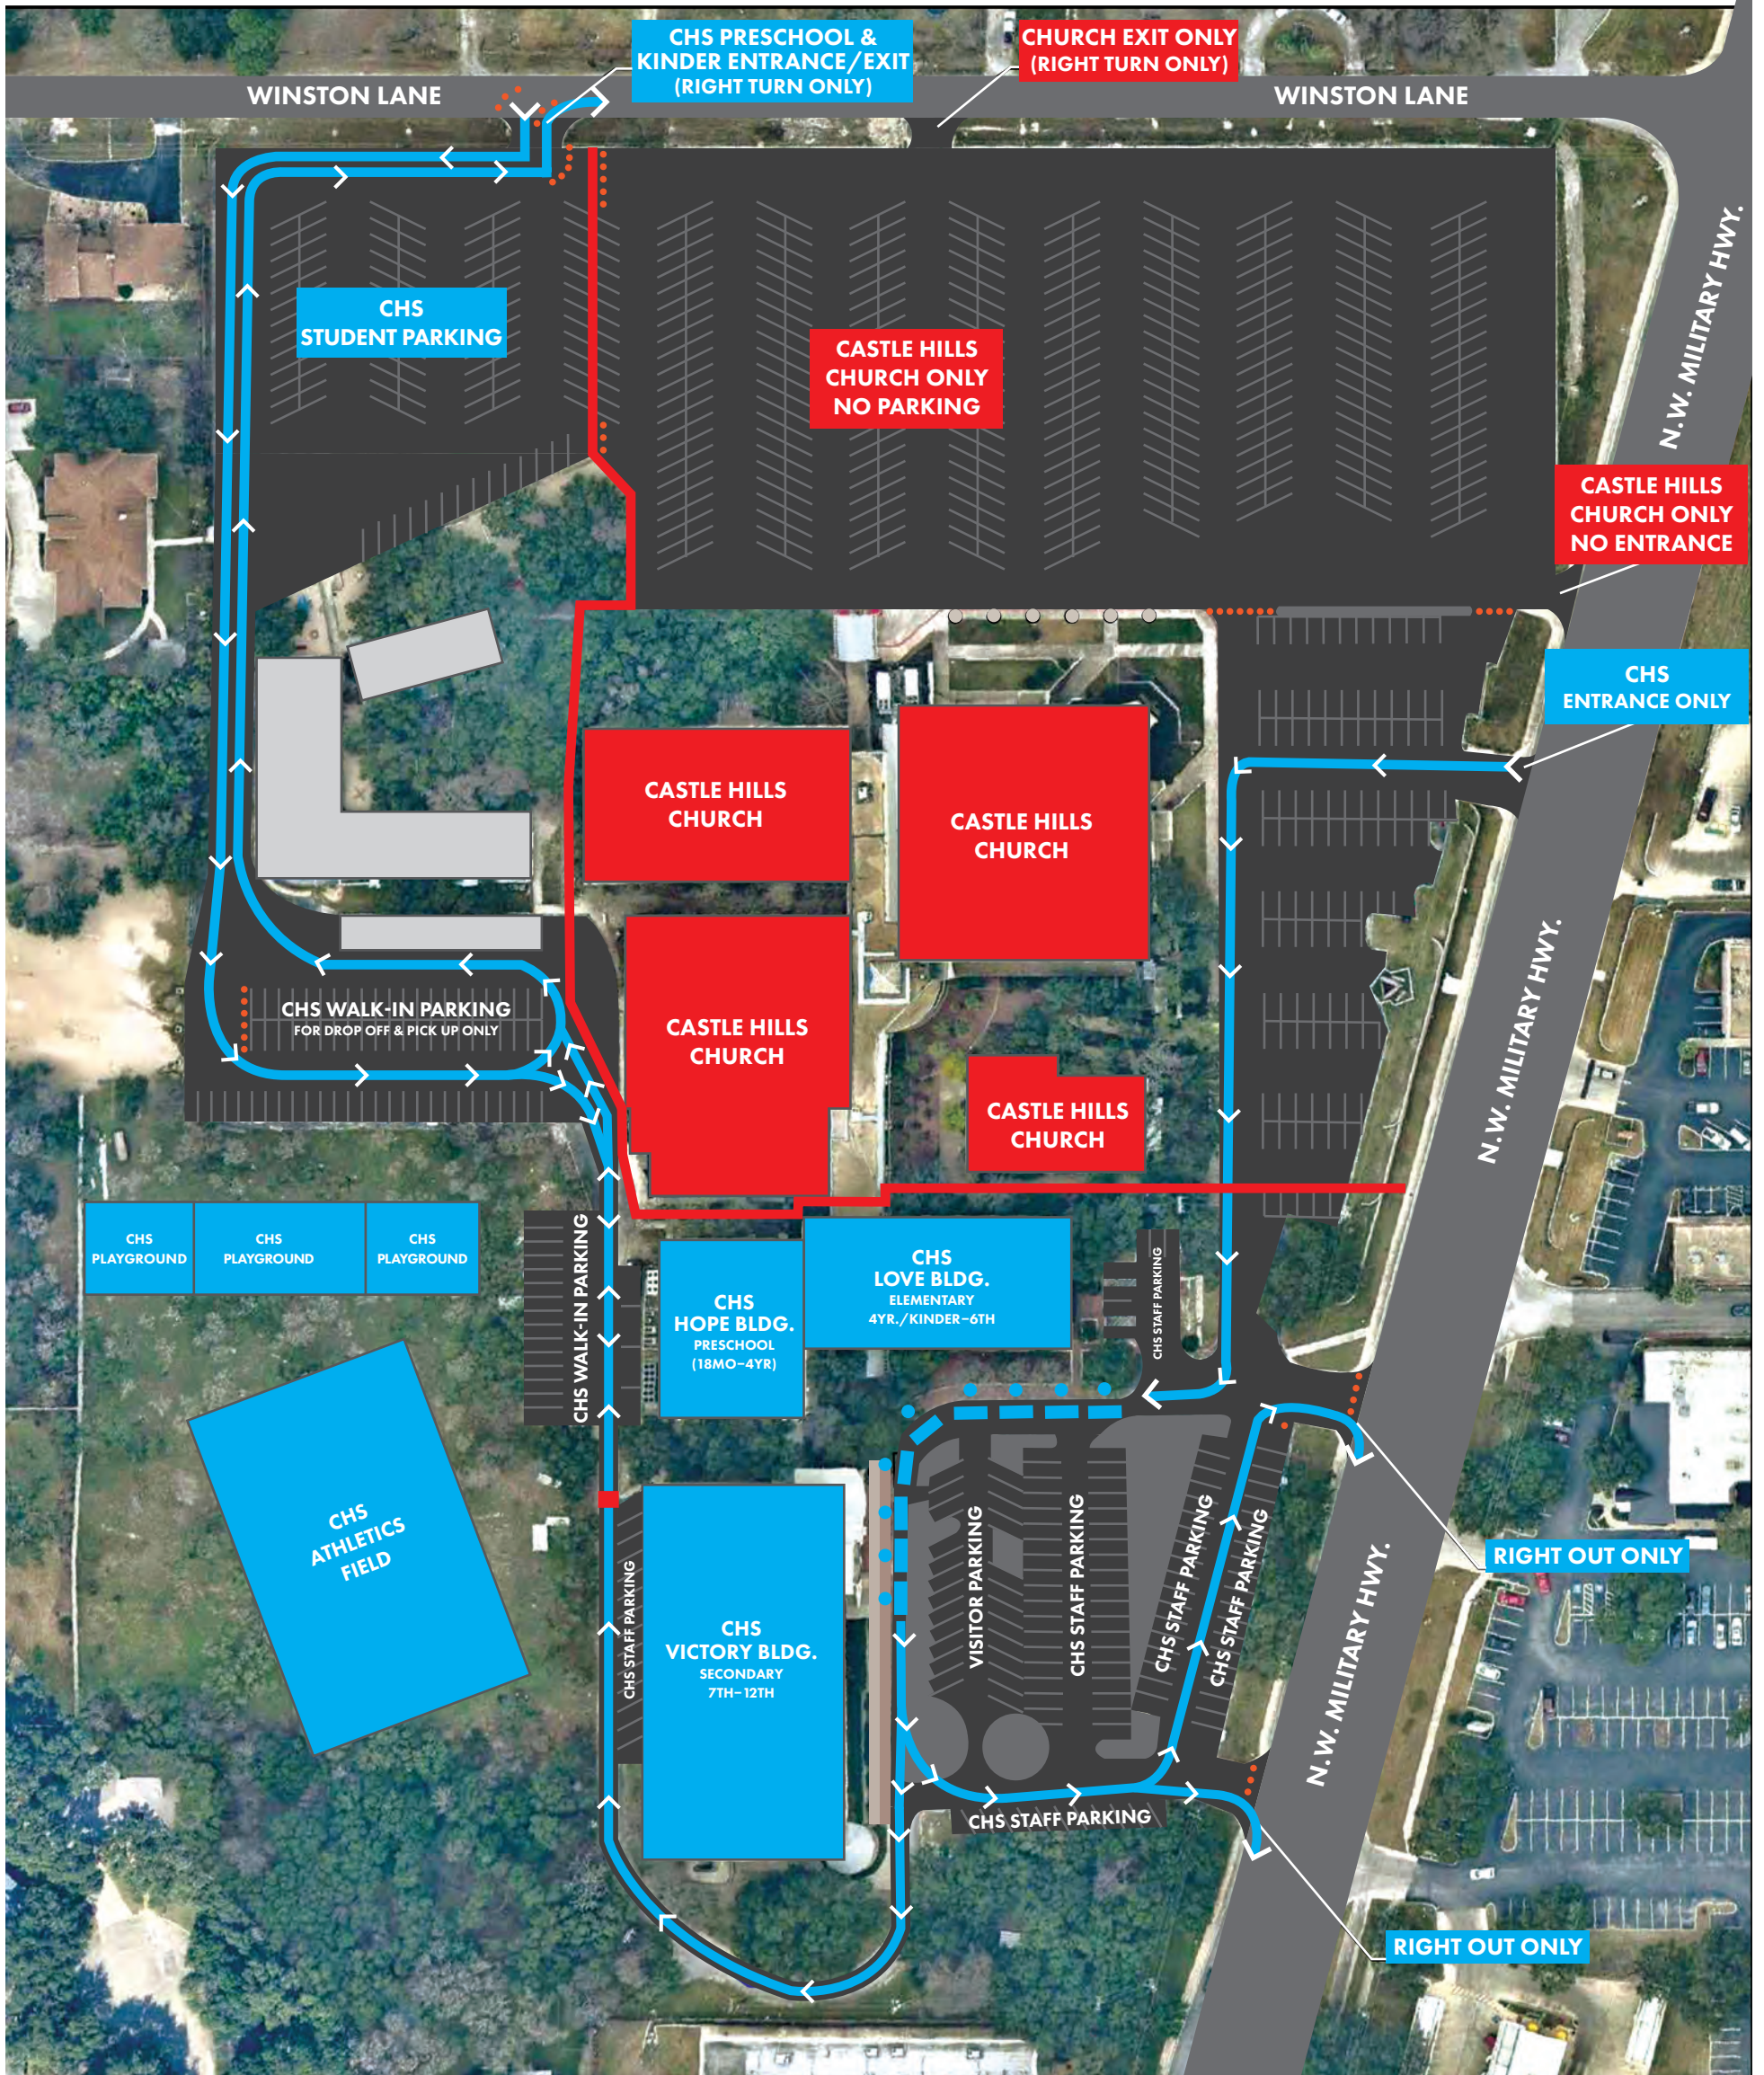

2018-2019 DROP OFF/PICK UP PLAN

- **ALL KINDER-12TH GRADE DROP-OFF/PICK-UP TRAFFIC** enter parking lot at Military (in front of Praise Bldg.) Follow **Blue line** to **"Drop-Off/Pick-Up Zone"** and Exit **"RIGHT TURN ONLY"** on Military in front of Flag Poles. There will be a traffic officer to assist you.
- **ALL WALK-IN TRAFFIC FOR PRESCHOOL & KINDER ONLY** enter at Winston Lane, park behind Faith bldg. or Hope bldg. to walk in. To exit, return to Winston Lane **"RIGHT TURN ONLY"** and go to the light at Military Hwy.

CHS DROP-OFF TIMES
K-6TH: 7:25AM - 7:50AM
7TH-12TH: 7:25AM - 8:10AM

CHS PICK-UP TIMES
K-4TH: 3:10PM - 3:25PM
5TH-6TH: 3:25PM - 3:35PM
7TH-12TH: 3:55PM - 4:10PM

 THE CHRISTIAN SCHOOL AT CASTLE HILLS
 CASTLE HILLS CHURCH